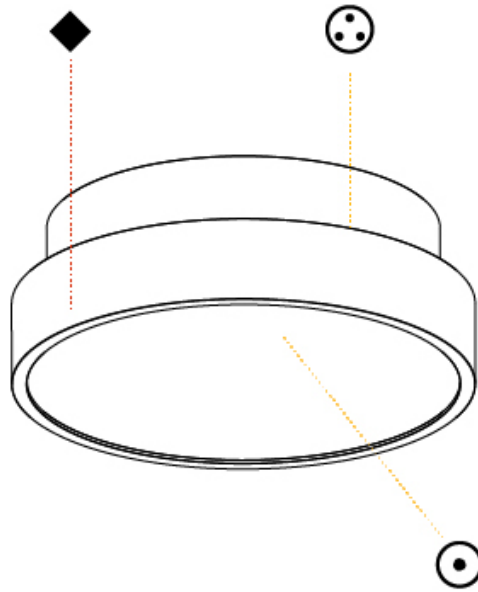

SIGN DIVA SURFACE

A3D090- : A3D090-DP-30K-25-35

PROJECT
TYPE
SPECIFIER
QUANTITY
DATE