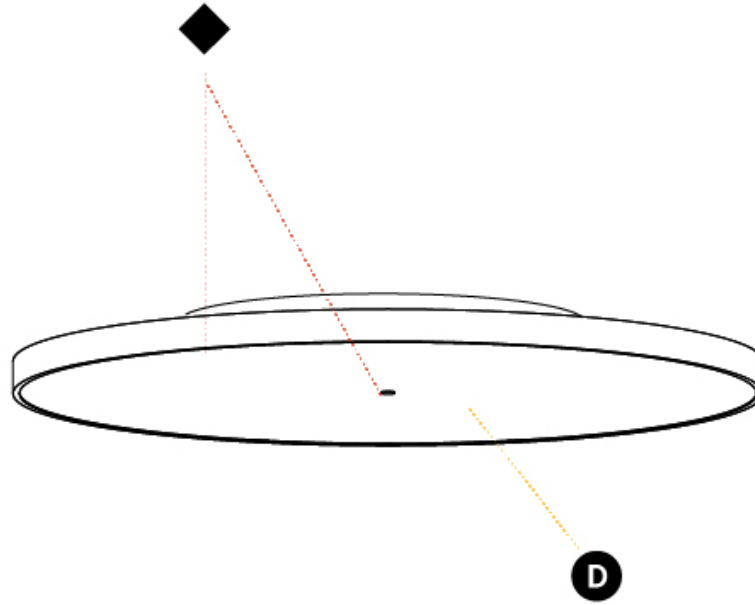

SIGN DIVA SURFACE

A3D093-

PROJECT
TYPE
SPECIFIER
QUANTITY
DATE