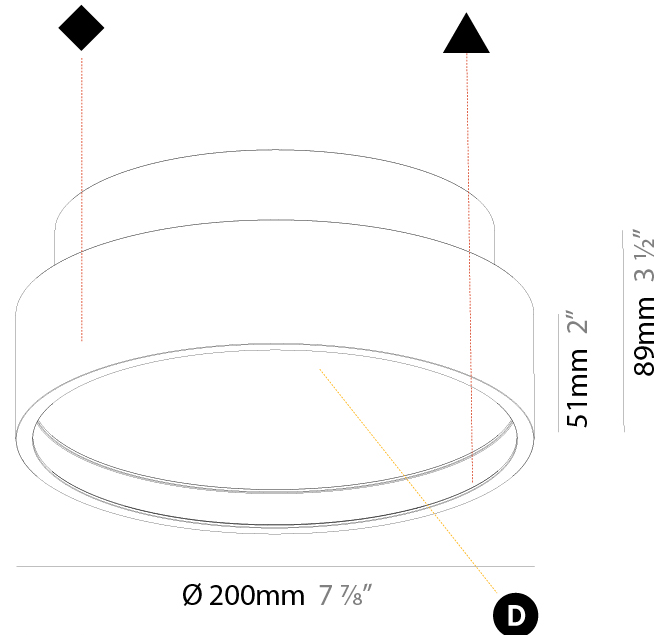

PROJECT	
TYPE	
SPECIFIER	
QUANTITY	
DATE	

SIGN DIVA KORONA SURFACE

A3D100- : A3D100-DP-30K-13-03-04

base number

1. To build a product code in our configurator select the specify button on the base model # product page
2. To build a manual product code on this datasheet choose from the options listed below in blue font and add the suffix to the base model #

GENERAL

Series: Sign Diva
Subseries: Sign Diva Korona
Partner: Prolicht
Division: Architectural
Installation: Surface
Product Type: Ceiling Surface
Mounting Location: Ceiling
Light Distribution: Direct

PHYSICAL

Shape: Round
Diameter (mm): 200
Diameter (in): 7 7/8
Height (mm): 89mm
Height (in): 3 1/2
Weight (kg): 1.263
Weight (lbs): 2.784
Fixture Material: PMMA / Extruded Aluminum / Steel

ELECTRICAL

Lamp Type: LED (Zhaga Standard)
Input Wattage (W): 12.1
Total Output Wattage (W): 11
Dimming: Phase Dimming (120Vac Only)
Driver Included: Yes
Driver Location: Integrated
Driver Type: Constant Current - Universal
Driver Class: Class 2
Input Voltage (V): 120
Constant Current (MA): 350

LED

Color Temperature (°K): 3000
Max. Delivered Lumen (lm): 1040
CRI: >90 CRI
Lamp Life (hrs): 50000

OPTICAL

RATINGS AND CERTIFICATIONS

Certified By: Certified for North American Standards
IP rating: IP20