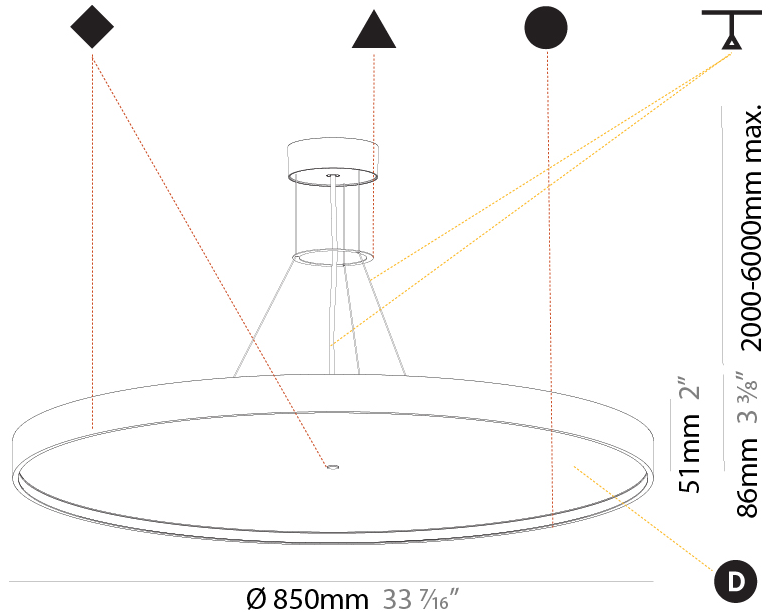

GENERAL

Series: Sign Diva
Subseries: Sign Diva Korona
Partner: Prolicht
Division: Architectural
Installation: Suspension
Product Type: Pendant
Mounting Location: Ceiling
Light Distribution: Direct

PHYSICAL

Shape: Round
Diameter (mm): 850
Diameter (in): 33 7/16
Height (mm): 86
Height (in): 3 3/8
Max. Overall Height (mm): 2086
Max. Overall Height (in): 82 1/8
Weight (kg): 14.399
Weight (lbs): 31.74
Diffuser: PMMA - Opal / Micro-Prism / Sparkling Secret / Vintage Industrial
Fixture Finish: SSR / BKV / CWI / CRY / HAB / UFT / ITA / RUA / FTG / MYG / LOD / PUS / FRO / FUP / KIA / POP / BLS / SPG / MEY / GOH / CHC / COM / ABZ / JAG / OBR / MOS / ROR
Fixture Material: PMMA / Extruded Aluminum / Steel
Cable Details: 2000mm or 6000mm Transparent Cable

ELECTRICAL

Lamp Type: LED (Zhaga Standard)
Input Wattage (W): 96.8
Total Output Wattage (W): 76.8
Dimming: Tri-Mode (Non-Dimming and Phase Dimming (120Vac only) and 0-10V Dimming)
Driver Included: Yes
Driver Location: Integrated
Driver Type: Constant Current - Universal
Driver Class: Class 2
Input Voltage (V): 120 - 277
Constant Current (MA): 600

LED

Color Temperature (°K): 2700 / 3000 / 3500 / 4000
Max. Delivered Lumen (lm): 9094 / 9806 / 11385 / 11617
Nominal Lumen (lm): 10753 / 11596 / 13461 / 13736
CRI: >90 CRI
Lamp Life (hrs): 50000

OPTICAL

RATINGS AND CERTIFICATIONS

Certified By: Certified for North American Standards
IP rating: IP20