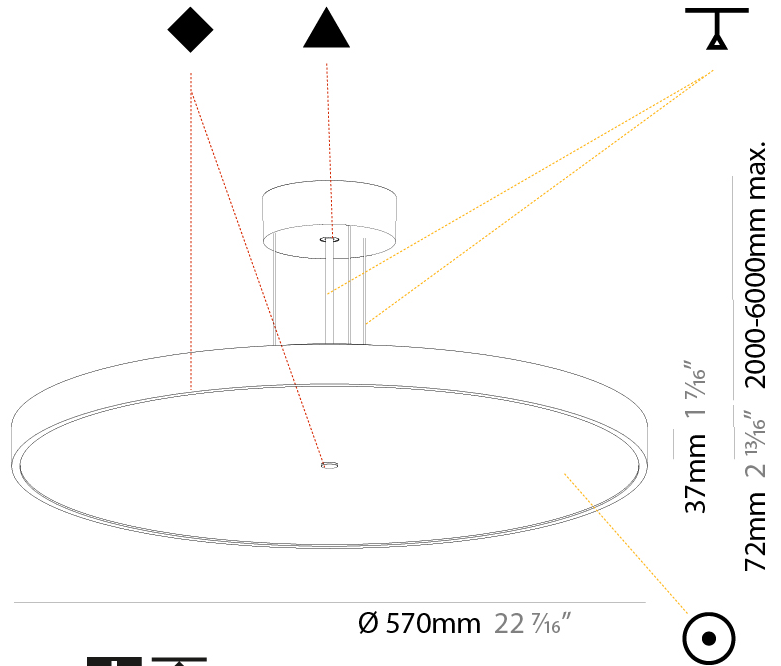

GENERAL

Series: Sign Diva
Subseries: Sign Diva
Partner: Prolicht
Division: Architectural
Installation: Suspension
Product Type: Pendant
Mounting Location: Ceiling
Light Distribution: Direct

PHYSICAL

Shape: Round
Diameter (mm): 570
Diameter (in): 22 7/16
Height (mm): 72
Height (in): 2 13/16
Max. Overall Height (mm): 6072
Max. Overall Height (in): 239 1/16
Weight (kg): 7.802
Weight (lbs): 17.2
Diffuser: PMMA - Opal / Micro-Prism / Sparkling Secret / Vintage Industrial with Shine Ring
Fixture Finish: SSR / BKV / CWI / CRY / HAB / UFT / ITA / RUA / FTG / MYG / LOD / PUS / FRO / FUP / KIA / POP / BLS / SPG / MEY / GOH / CHC / COM / ABZ / JAG / OBR / MOS / ROR
Fixture Material: PMMA / Extruded Aluminum / Steel
Cable Details: 2000mm or 6000mm Transparent Cable

ELECTRICAL

Lamp Type: LED (Zhaga Standard)
Input Wattage (W): 58.3
Total Output Wattage (W): 53
Dimming: Tri-Mode (Non-Dimming and Phase Dimming (120Vac only) and 0-10V Dimming)
Driver Included: Yes
Driver Location: Integrated
Driver Type: Constant Current - Universal
Driver Class: Class 2
Input Voltage (V): 120 - 277
Constant Current (MA): 350

LED

Color Temperature (°K): 2700 / 3000 / 3500 / 4000
Max. Delivered Lumen (lm): 5060 / 6120 / 6233 / 6360
CRI: >90 CRI
Lamp Life (hrs): 50000

OPTICAL

RATINGS AND CERTIFICATIONS

Certified By: Certified for North American Standards
IP rating: IP20

PROJECT
TYPE
SPECIFIER
QUANTITY
DATE