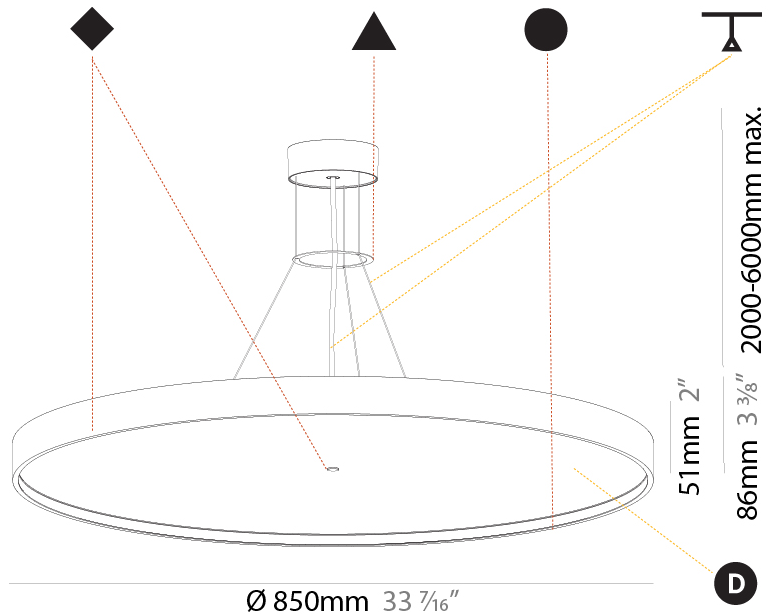

GENERAL

Series: Sign Diva
Subseries: Sign Diva Korona
Partner: Prolicht
Division: Architectural
Installation: Suspension
Product Type: Pendant
Mounting Location: Ceiling
Light Distribution: Direct

PHYSICAL

Shape: Round
Diameter (mm): 850
Diameter (in): 33 7/16"
Height (mm): 86
Height (in): 3 3/8"
Max. Overall Height (mm): 2086
Max. Overall Height (in): 82 1/8"
Weight (kg): 14.399
Weight (lbs): 31.74
Diffuser: PMMA - Opal / Micro-Prism / Sparkling Secret / Vintage Industrial
Fixture Finish: SSR / BKV / CWI / CRY / HAB / UFT / ITA / RUA / FTG / MYG / LOD / PUS / FRO / FUP / KIA / POP / BLS / SPG / MEY / GOH / CHC / COM / ABZ / JAG / OBR / MOS / ROR
Fixture Material: PMMA / Extruded Aluminum / Steel
Cable Details: 2000mm or 6000mm Transparent Cable

ELECTRICAL

Lamp Type: LED (Zhaga Standard)
Input Wattage (W): 96.8
Total Output Wattage (W): 76.8
Dimming: Tri-Mode (Non-Dimming and Phase Dimming (120Vac only) and 0-10V Dimming)
Driver Included: Yes
Driver Location: Integrated
Driver Type: Constant Current - Universal
Driver Class: Class 2
Input Voltage (V): 120 - 277
Constant Current (MA): 600

LED

Color Temperature (°K): 2700 / 3000 / 3500 / 4000
Max. Delivered Lumen (lm): 9094 / 9806 / 11385 / 11617
Nominal Lumen (lm): 10753 / 11596 / 13461 / 13736
CRI: >90 CRI
Lamp Life (hrs): 50000

OPTICAL

RATINGS AND CERTIFICATIONS

Certified By: Certified for North American Standards
IP rating: IP20