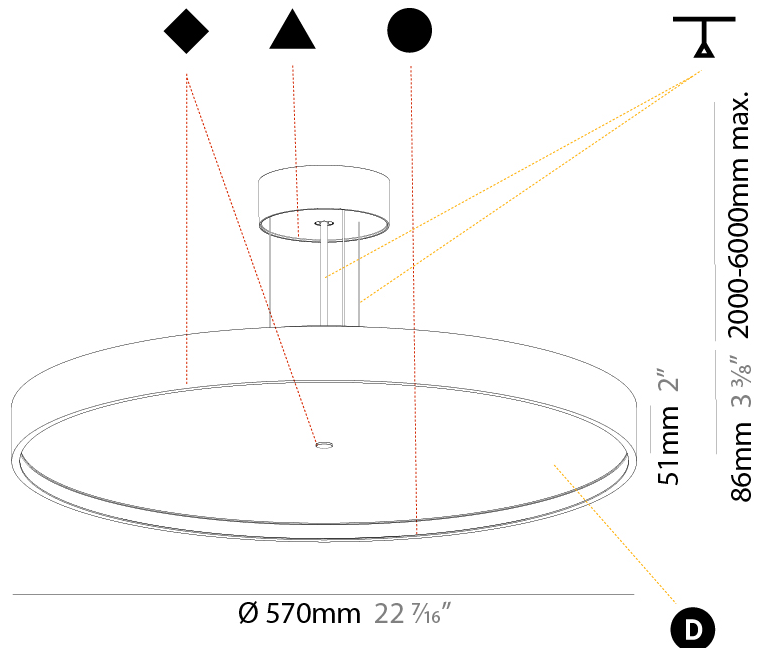

GENERAL

Series: Sign Diva
Subseries: Sign Diva Korona
Partner: Prolicht
Division: Architectural
Installation: Suspension
Product Type: Pendant
Mounting Location: Ceiling
Light Distribution: Direct

PHYSICAL

Shape: Round
Diameter (mm): 570
Diameter (in): 22 7/16
Height (mm): 86
Height (in): 3 3/8
Weight (kg): 8.067
Weight (lbs): 17.78
Diffuser: PMMA - Opal / Micro-Prism / Sparkling Secret / Vintage Industrial
Fixture Finish: SSR / BKV / CWI / CRY / HAB / UFT / ITA / RUA / FTG / MYG / LOD / PUS / FRO / FUP / KIA / POP / BLS / SPG / MEY / GOH / CHC / COM / ABZ / JAG / OBR / MOS / ROR
Fixture Material: PMMA / Extruded Aluminum / Steel
Cable Details: 2000mm/78 3/4" or 6000mm/236 1/4" Transparent Cable

ELECTRICAL

Lamp Type: LED (Zhaga Standard)
Input Wattage (W): 49
Total Output Wattage (W): 46.9
Dimming: Tri-Mode (Non-Dimming and Phase Dimming (120Vac only) and 0-10V Dimming)
Driver Included: Yes
Driver Location: Integrated
Driver Type: Constant Current - Universal
Driver Class: Class 2
Input Voltage (V): 120 - 277
Constant Current (MA): 350

LED

Color Temperature (°K): 2700 / 3000 / 3500 / 4000
Max. Delivered Lumen (lm): 4978 / 5337 / 5384 / 5494
Nominal Lumen (lm): 6199 / 6646 / 6705 / 6842
CRI: >90 CRI
Lamp Life (hrs): 50000

OPTICAL

RATINGS AND CERTIFICATIONS

Certified By: Certified for North American Standards
IP rating: IP20