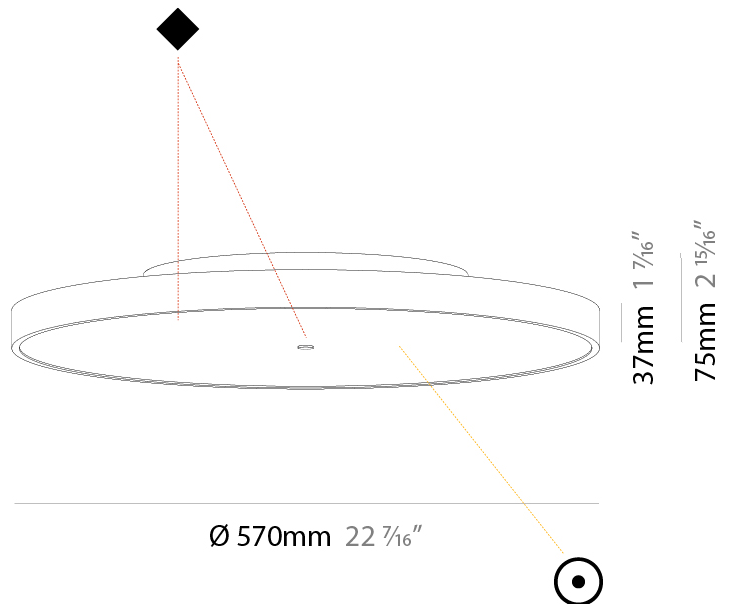

GENERAL

Series: Sign Diva
Subseries: Sign Diva
Partner: Prolicht
Division: Architectural
Installation: Surface
Product Type: Ceiling Surface
Mounting Location: Ceiling
Light Distribution: Direct

PHYSICAL

Shape: Round
Diameter (mm): 570
Diameter (in): 22 7/16
Height (mm): 75
Height (in): 2 15/16
Weight (kg): 7.072
Weight (lbs): 15.591
Diffuser: PMMA - Opal/Micro-Prism/Sparkling Secret/Vintage Industrial with Shine Ring
Fixture Finish: SSR / BKV / CWI / CRY / HAB / UFT / ITA / RUA / FTG / MYG / LOD / PUS / FRO / FUP / KIA / POP / BLS / SPG / MEY / GOH / CHC / COM / ABZ / JAG / OBR / MOS / ROR
Fixture Material: PMMA / Extruded Aluminum / Steel

ELECTRICAL

Lamp Type: LED (Zhaga Standard)
Input Wattage (W): 58.3
Total Output Wattage (W): 53
Dimming: Tri-Mode (Non-Dimming and Phase Dimming (120Vac only) and 0-10V Dimming)
Driver Included: Yes
Driver Location: Integrated
Driver Type: Constant Current - Universal
Driver Class: Class 2
Input Voltage (V): 120 - 277
Constant Current (MA): 350

LED

Color Temperature (°K): 3000 / 3500 / 4000
Max. Delivered Lumen (lm): 6120 / 6233 / 6360
CRI: >90 CRI
Lamp Life (hrs): 50000

OPTICAL

RATINGS AND CERTIFICATIONS

Certified By: Certified for North American Standards
IP rating: IP20