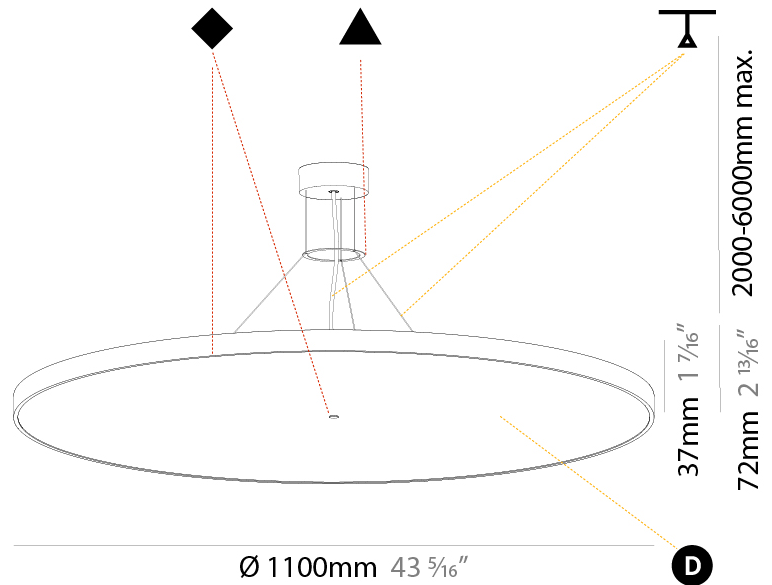

GENERAL

Series: Sign Diva
Subseries: Sign Diva
Partner: Prolicht
Division: Architectural
Installation: Suspension
Product Type: Pendant
Mounting Location: Ceiling
Light Distribution: Direct

PHYSICAL

Shape: Round
Diameter (mm): 1100
Diameter (in): 43 ⁵/₁₆"
Height (mm): 86
Height (in): 3 ³/₈"
Weight (kg): 19.475
Weight (lbs): 42.94
Diffuser: PMMA - Opal / Micro-Prism / Sparkling Secret / Vintage Industrial
Fixture Finish: SSR / BKV / CWI / CRY / HAB / UFT / ITA / RUA / FTG / MYG / LOD / PUS / FRO / FUP / KIA / POP / BLS / SPG / MEY / GOH / CHC / COM / ABZ / JAG / OBR / MOS / ROR
Fixture Material: PMMA / Extruded Aluminum / Steel
Cable Details: 2000mm/78 3/4" or 6000mm/236 1/4" Transparent Cable

ELECTRICAL

Lamp Type: LED (Zhaga Standard)
Input Wattage (W): 169.4
Total Output Wattage (W): 134
Dimming: Tri-Mode (Non-Dimming and Phase Dimming (120Vac only) and 0-10V Dimming)
Driver Included: Yes
Driver Location: Integrated
Driver Type: Constant Current - Universal
Driver Class: Class 2
Input Voltage (V): 120 - 277
Constant Current (MA): 600

LED

Color Temperature (°K): 2700 / 3000 / 3500 / 4000
Max. Delivered Lumen (lm): 16140 / 19520 / 19933 / 20340
CRI: >90 CRI
Lamp Life (hrs): 50000

OPTICAL

RATINGS AND CERTIFICATIONS

Certified By: Certified for North American Standards
IP rating: IP20

PROJECT
TYPE
SPECIFIER
QUANTITY
DATE