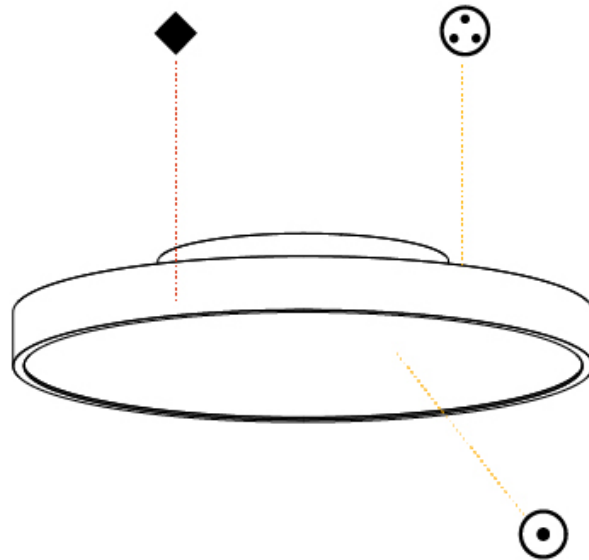

SIGN DIVA SURFACE

A3D091-

PROJECT	_____
TYPE	_____
SPECIFIER	_____
QUANTITY	_____
DATE	_____

A