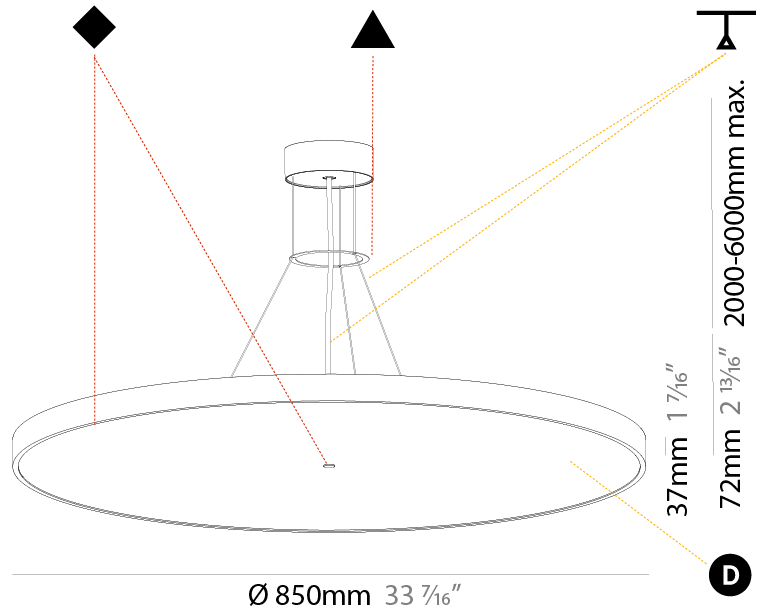

GENERAL

Series: Sign Diva
Subseries: Sign Diva
Partner: Prolicht
Division: Architectural
Installation: Suspension
Product Type: Pendant
Mounting Location: Ceiling
Light Distribution: Direct

PHYSICAL

Shape: Round
Diameter (mm): 850
Diameter (in): 33 7/16"
Height (mm): 72
Height (in): 2 13/16"
Max. Overall Height (mm): 6072
Max. Overall Height (in): 239 1/16"
Weight (kg): 14.005
Weight (lbs): 30.88
Diffuser: PMMA - Opal / Micro-Prism / Sparkling Secret / Vintage Industrial
Fixture Finish: SSR / BKV / CWI / CRY / HAB / UFT / ITA / RUA / FTG / MYG / LOD / PUS / FRO / FUP / KIA / POP / BLS / SPG / MEY / GOH / CHC / COM / ABZ / JAG / OBR / MOS / ROR
Fixture Material: PMMA / Extruded Aluminum / Steel
Cable Details: 2000mm or 6000mm Transparent Cable

ELECTRICAL

Lamp Type: LED (Zhaga Standard)
Input Wattage (W): 96.8
Total Output Wattage (W): 76.8
Dimming: Tri-Mode (Non-Dimming and Phase Dimming (120Vac only) and 0-10V Dimming)
Driver Included: Yes
Driver Location: Integrated
Driver Type: Constant Current - Universal
Driver Class: Class 2
Input Voltage (V): 120 - 277
Constant Current (MA): 600

LED

Color Temperature (°K): 2700 / 3000 / 3500 / 4000
Max. Delivered Lumen (lm): 7960 / 9950 / 10153 / 10360
CRI: >90 CRI
Lamp Life (hrs): 50000

OPTICAL

RATINGS AND CERTIFICATIONS

Certified By: Certified for North American Standards
IP rating: IP20