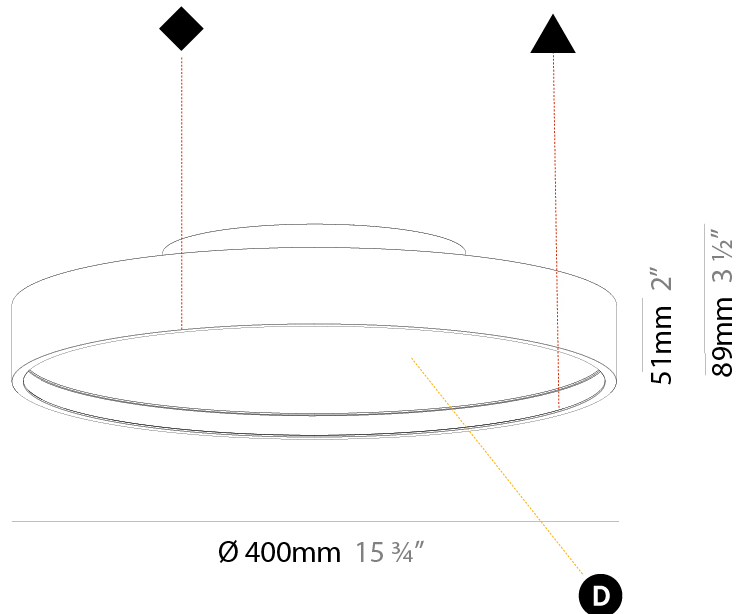

PHYSICAL

Shape: Round
 Diameter (mm): 200
 Diameter (in): 7 7/8
 Height (mm): 89mm
 Height (in): 3 1/2
 Weight (kg): 1.263
 Weight (lbs): 2.784
 Fixture Material: PMMA / Extruded Aluminum / Steel

ELECTRICAL

PHYSICAL

Shape: Round
 Diameter (mm): 400
 Diameter (in): 15 3/4
 Height (mm): 89
 Height (in): 3 1/2
 Weight (kg): 2.636
 Weight (lbs): 5.811
 Diffuser: [PMMA - Opal/Micro-Prism/Sparkling Secret/Vintage Industrial](#)
 Fixture Finish: [SSR / BKV / CWI / CRY / HAB / UFT / ITA / RUA / FTG / MYG / LOD / PUS / FRO / FUP / KIA / POP / BLS / SPG / MEY / GOH / CHC / COM / ABZ / JAG / OBR / MOS / ROR](#)
 Fixture Material: [PMMA / Extruded Aluminum / Steel](#)