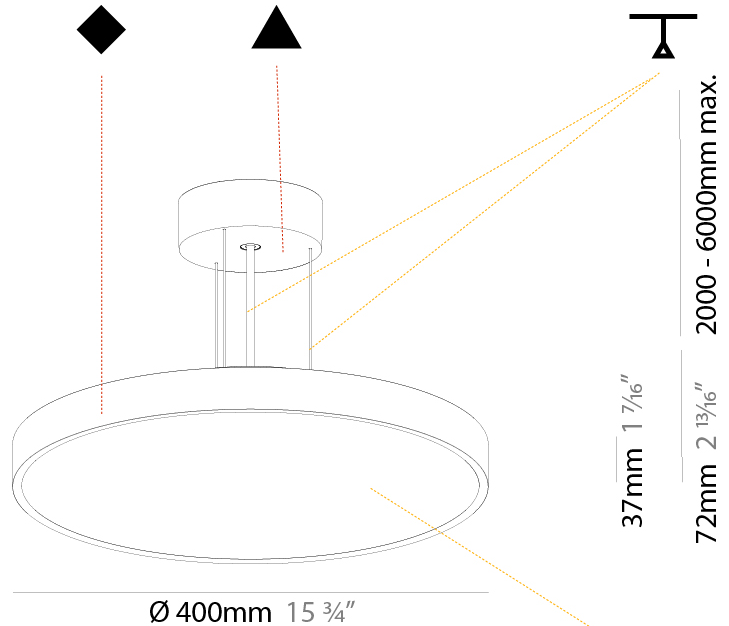

GENERAL

Series: Sign Diva
Subseries: Sign Diva
Partner: Prolicht
Division: Architectural
Installation: Suspension
Product Type: Pendant
Mounting Location: Ceiling
Light Distribution: Direct

PHYSICAL

Shape: Round
Diameter (mm): 400
Diameter (in): 15 3/4
Height (mm): 72
Height (in): 2 13/16
Max. Overall Height (mm): 2072
Max. Overall Height (in): 81 3/16
Weight (kg): 2.972
Weight (lbs): 6.55
Diffuser: PMMA - Opal / Micro-Prism / Sparkling Secret / Vintage Industrial with Shine Ring
Fixture Finish: SSR / BKV / CWI / CRY / HAB / UFT / ITA / RUA / FTG / MYG / LOD / PUS / FRO / FUP / KIA / POP / BLS / SPG / MEY / GOH / CHC / COM / ABZ / JAG / OBR / MOS / ROR
Fixture Material: PMMA / Extruded Aluminum / Steel
Cable Details: 2000mm or 6000mm Transparent Cable

ELECTRICAL

Lamp Type: LED (Zhaga Standard)
Input Wattage (W): 19.8
Total Output Wattage (W): 16
Dimming: Tri-Mode (Non-Dimming and Phase Dimming (120Vac only) and 0-10V Dimming)
Driver Included: Yes
Driver Location: Integrated
Driver Type: Constant Current - Universal
Driver Class: Class 2
Input Voltage (V): 120 - 277
Constant Current (MA): 500

LED

Color Temperature (°K): 2700 / 3000 / 3500 / 4000
Max. Delivered Lumen (lm): 1160 / 1733 / 1741 / 1776
CRI: >90 CRI
Lamp Life (hrs): 50000

OPTICAL

RATINGS AND CERTIFICATIONS

Certified By: Certified for North American Standards
IP rating: IP20