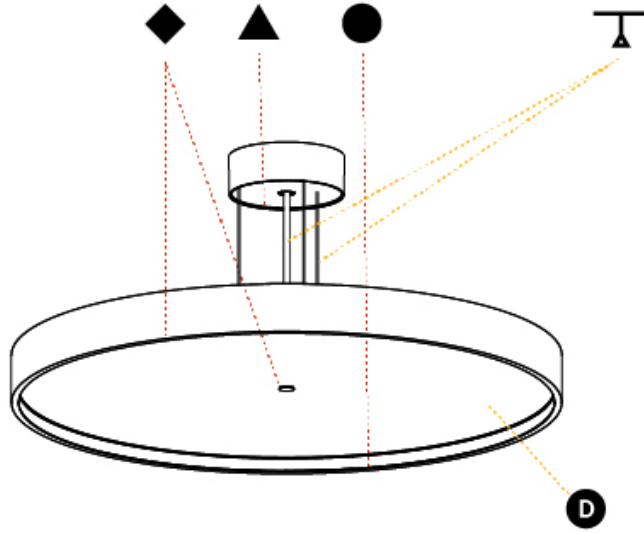

SIGN DIVA KORONA SUSPENSION

A300013-

PROJECT	_____
TYPE	_____
SPECIFIER	_____
QUANTITY	_____
DATE	_____