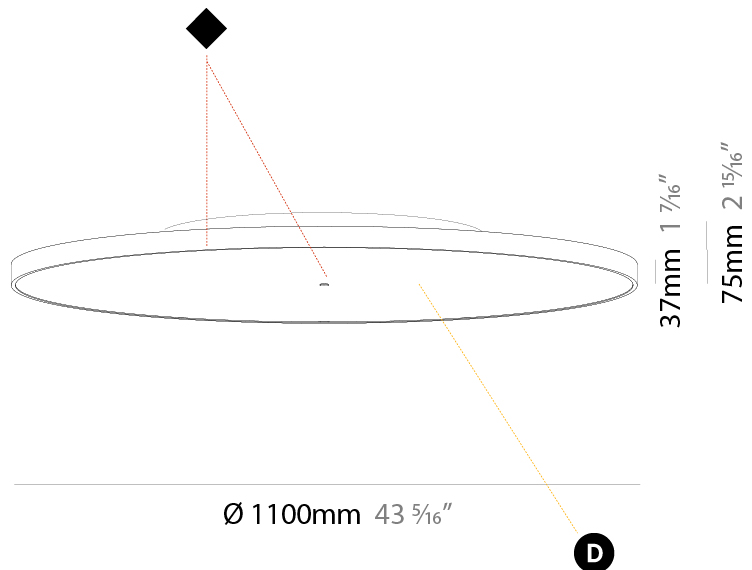

GENERAL

Series: Sign Diva
Subseries: Sign Diva
Partner: Prolicht
Division: Architectural
Installation: Surface
Product Type: Ceiling Surface
Mounting Location: Ceiling
Light Distribution: Direct

PHYSICAL

Shape: Round
Diameter (mm): 1100
Diameter (in): 43 ⁵/₁₆"
Height (mm): 75
Height (in): 2 ¹⁵/₁₆"
Weight (kg): 18.324
Weight (lbs): 40.397
Diffuser: PMMA - Opal/Micro-Prism/Sparkling Secret/Vintage Industrial with Shine Ring
Fixture Finish: SSR / BKV / CWI / CRY / HAB / UFT / ITA / RUA / FTG / MYG / LOD / PUS / FRO / FUP / KIA / POP / BLS / SPG / MEY / GOH / CHC / COM / ABZ / JAG / OBR / MOS / ROR
Fixture Material: PMMA / Extruded Aluminum / Steel

ELECTRICAL

Lamp Type: LED (Zhaga Standard)
Input Wattage (W): 169.4
Total Output Wattage (W): 134
Dimming: Tri-Mode (Non-Dimming and Phase Dimming (120Vac only) and 0-10V Dimming)
Driver Included: Yes
Driver Location: Integrated
Driver Type: Constant Current - Universal
Driver Class: Class 2
Input Voltage (V): 120 - 277
Constant Current (MA): 600

LED

Color Temperature (°K): 3000 / 3500 / 4000
Max. Delivered Lumen (lm): 19520 / 19933 / 20340
CRI: >90 CRI
Lamp Life (hrs): 50000

OPTICAL

RATINGS AND CERTIFICATIONS

Certified By: Certified for North American Standards
IP rating: IP20