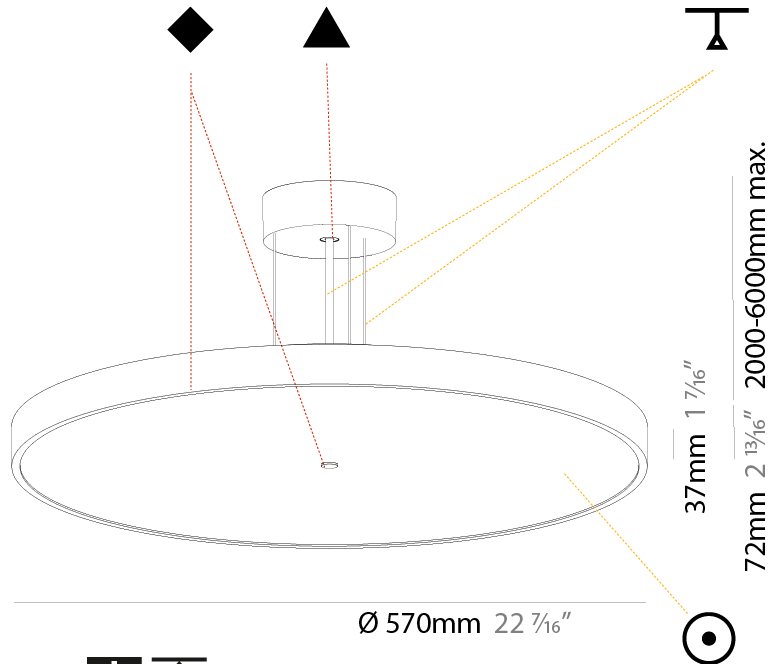

GENERAL

Series: Sign Diva
Subseries: Sign Diva
Partner: Prolicht
Division: Architectural
Installation: Suspension
Product Type: Pendant
Mounting Location: Ceiling
Light Distribution: Direct

PHYSICAL

Shape: Round
Diameter (mm): 570
Diameter (in): 22 7/16
Height (mm): 72
Height (in): 2 13/16
Max. Overall Height (mm): 6072
Max. Overall Height (in): 239 1/16
Weight (kg): 7.802
Weight (lbs): 17.2

Diffuser: PMMA - Opal / Micro-Prism / Sparkling Secret / Vintage Industrial with Shine Ring

Fixture Finish: SSR / BKV / CWI / CRY / HAB / UFT / ITA / RUA / FTG / MYG / LOD / PUS / FRO / FUP / KIA / POP / BLS / SPG / MEY / GOH / CHC / COM / ABZ / JAG / OBR / MOS / ROR

Fixture Material: PMMA / Extruded Aluminum / Steel

Cable Details: 2000mm or 6000mm Transparent Cable

ELECTRICAL

Lamp Type: LED (Zhaga Standard)
Input Wattage (W): 58.3
Total Output Wattage (W): 53
Dimming: Tri-Mode (Non-Dimming and Phase Dimming (120Vac only) and 0-10V Dimming)
Driver Included: Yes
Driver Location: Integrated
Driver Type: Constant Current - Universal
Driver Class: Class 2
Input Voltage (V): 120 - 277
Constant Current (MA): 350

LED

Color Temperature (°K): 2700 / 3000 / 3500 / 4000
Max. Delivered Lumen (lm): 5060 / 6120 / 6233 / 6360
CRI: >90 CRI
Lamp Life (hrs): 50000

OPTICAL

RATINGS AND CERTIFICATIONS

Certified By: Certified for North American Standards
IP rating: IP20

PROJECT
TYPE
SPECIFIER
QUANTITY
DATE