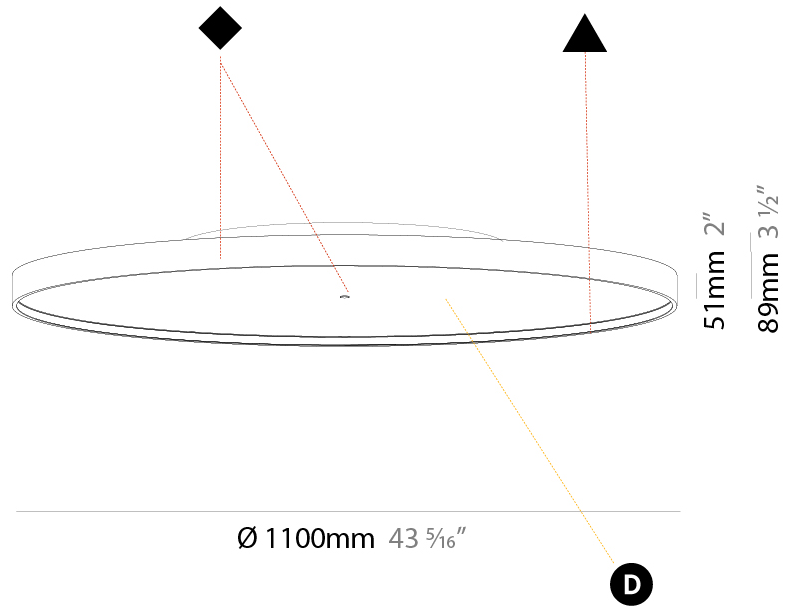

GENERAL

Series: Sign Diva
Subseries: Sign Diva Korona
Partner: Prolicht
Division: Architectural
Installation: Surface
Product Type: Ceiling Surface
Mounting Location: Ceiling
Light Distribution: Direct

PHYSICAL

Shape: Round
Diameter (mm): 1100
Diameter (in): 43 5/16
Height (mm): 89
Height (in): 3 1/2
Weight (kg): 18.835
Weight (lbs): 41.524
Diffuser: PMMA - Opal/Micro-Prism/Sparkling Secret/Vintage Industrial
Fixture Finish: SSR / BKV / CWI / CRY / HAB / UFT / ITA / RUA / FTG / MYG / LOD / PUS / FRO / FUP / KIA / POP / BLS / SPG / MEY / GOH / CHC / COM / ABZ / JAG / OBR / MOS / ROR
Fixture Material: PMMA / Extruded Aluminum / Steel

ELECTRICAL

Lamp Type: LED (Zhaga Standard)
Input Wattage (W): 169.4
Total Output Wattage (W): 134
Dimming: Tri-Mode (Non-Dimming and Phase Dimming (120Vac only) and 0-10V Dimming)
Driver Included: Yes
Driver Location: Integrated
Driver Type: Constant Current - Universal
Driver Class: Class 2
Input Voltage (V): 120 - 277
Constant Current (MA): 600

LED

Color Temperature (°K): 3000 / 3500 / 4000
Max. Delivered Lumen (lm): 19520 / 19933 / 20340
CRI: >90 CRI
Lamp Life (hrs): 50000

OPTICAL

RATINGS AND CERTIFICATIONS

Certified By: Certified for North American Standards
IP rating: IP20