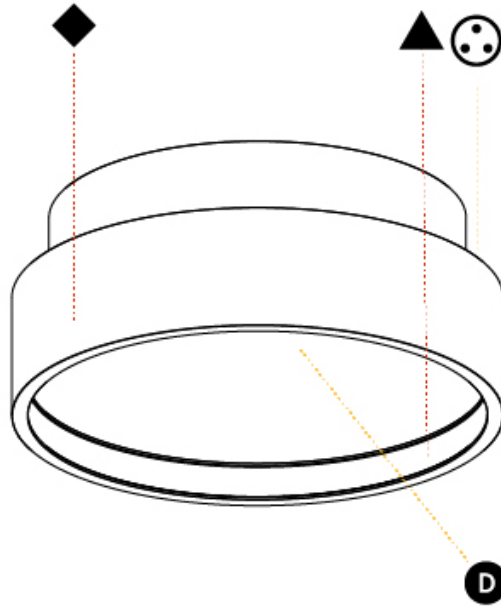

SIGN DIVA KORONA SURFACE

A3D095- : A3D095-DP-30K-02-19-01-01

PROJECT
TYPE
SPECIFIER
QUANTITY
DATE