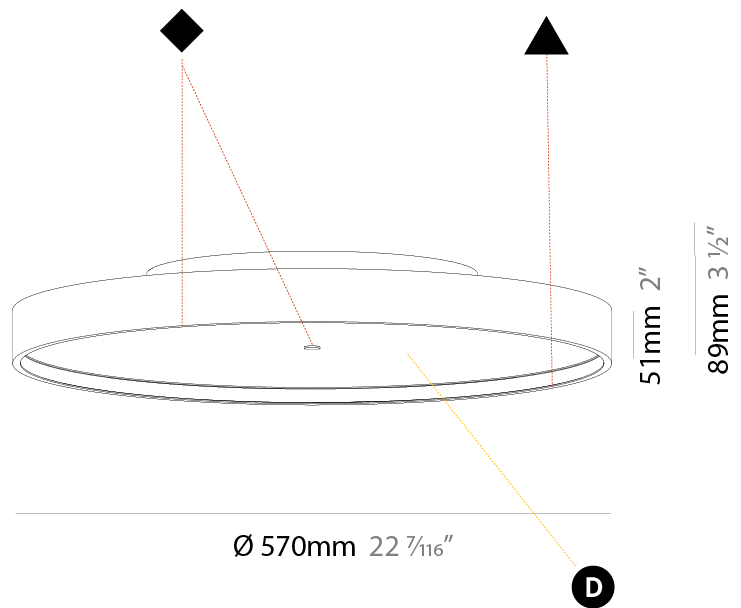

GENERAL

Series: Sign Diva
Subseries: Sign Diva Korona
Partner: Prolicht
Division: Architectural
Installation: Surface
Product Type: Ceiling Surface
Mounting Location: Ceiling
Light Distribution: Direct

PHYSICAL

Shape: Round
Diameter (mm): 570
Diameter (in): 22 7/16
Height (mm): 89
Height (in): 3 1/2
Weight (kg): 7.336
Weight (lbs): 16.173
Diffuser: PMMA - Opal/Micro-Prism/Sparkling Secret/Vintage Industrial
Fixture Finish: SSR / BKV / CWI / CRY / HAB / UFT / ITA / RUA / FTG / MYG / LOD / PUS / FRO / FUP / KIA / POP / BLS / SPG / MEY / GOH / CHC / COM / ABZ / JAG / OBR / MOS / ROR
Fixture Material: PMMA / Extruded Aluminum / Steel

ELECTRICAL

Lamp Type: LED (Zhaga Standard)
Input Wattage (W): 58.3
Total Output Wattage (W): 53
Dimming: Tri-Mode (Non-Dimming and Phase Dimming (120Vac only) and 0-10V Dimming)
Driver Included: Yes
Driver Location: Integrated
Driver Type: Constant Current - Universal
Driver Class: Class 2
Input Voltage (V): 120 - 277
Constant Current (MA): 350

LED

Color Temperature (°K): 3000 / 3500 / 4000
Max. Delivered Lumen (lm): 6120 / 6233 / 6360
CRI: >90 CRI
Lamp Life (hrs): 50000

OPTICAL

RATINGS AND CERTIFICATIONS

Certified By: Certified for North American Standards
IP rating: IP20