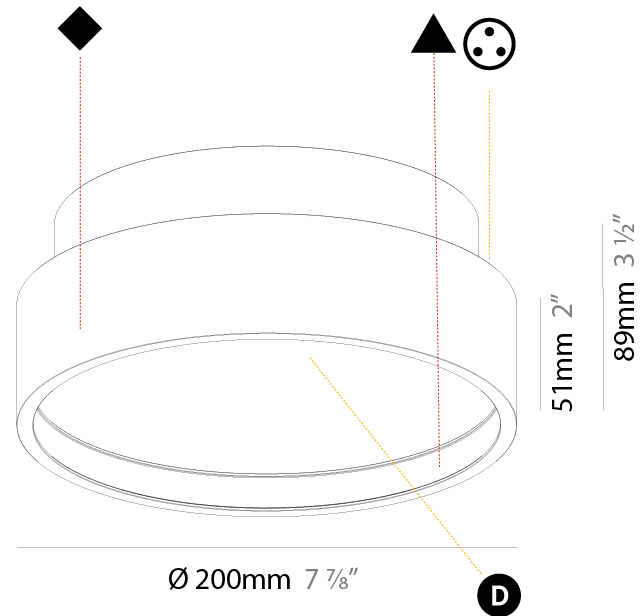

PROJECT	_____
TYPE	_____
SPECIFIER	_____
QUANTITY	_____
DATE	_____

SIGN DIVA KORONA SURFACE

A3D095- : A3D095-DP-30K-02-19-01-01

base number

1. To build a product code in our configurator select the specify button on the base model # product page
2. To build a manual product code on this datasheet choose from the options listed below in blue font and add the suffix to the base model #

GENERAL

Series: Sign Diva
Subseries: Sign Diva Korona
Partner: Prolicht
Division: Architectural
Installation: Surface
Product Type: Ceiling Surface
Mounting Location: Ceiling
Light Distribution: Direct

PHYSICAL

Shape: Round
Diameter (mm): 200
Diameter (in): 7 7/8
Height (mm): 89
Height (in): 3 1/2
Weight (kg): 1.261
Weight (lbs): 2.78
Fixture Material: PMMA / Extruded Aluminum / Steel

ELECTRICAL

Lamp Type: LED (Zhaga Standard)
Input Wattage (W): 12.1
Total Output Wattage (W): 11
Dimming: Phase Dimming (120Vac Only)
Driver Included: Yes
Driver Location: Integrated
Driver Type: Constant Current - Universal
Driver Class: Class 2
Input Voltage (V): 120
Constant Current (MA): 350

LED

Color Temperature (°K): 3000
Max. Delivered Lumen (lm): 1100
CRI: >90 CRI
Lamp Life (hrs): 50000

OPTICAL

RATINGS AND CERTIFICATIONS

Certified By: Certified for North American Standards
IP rating: IP20